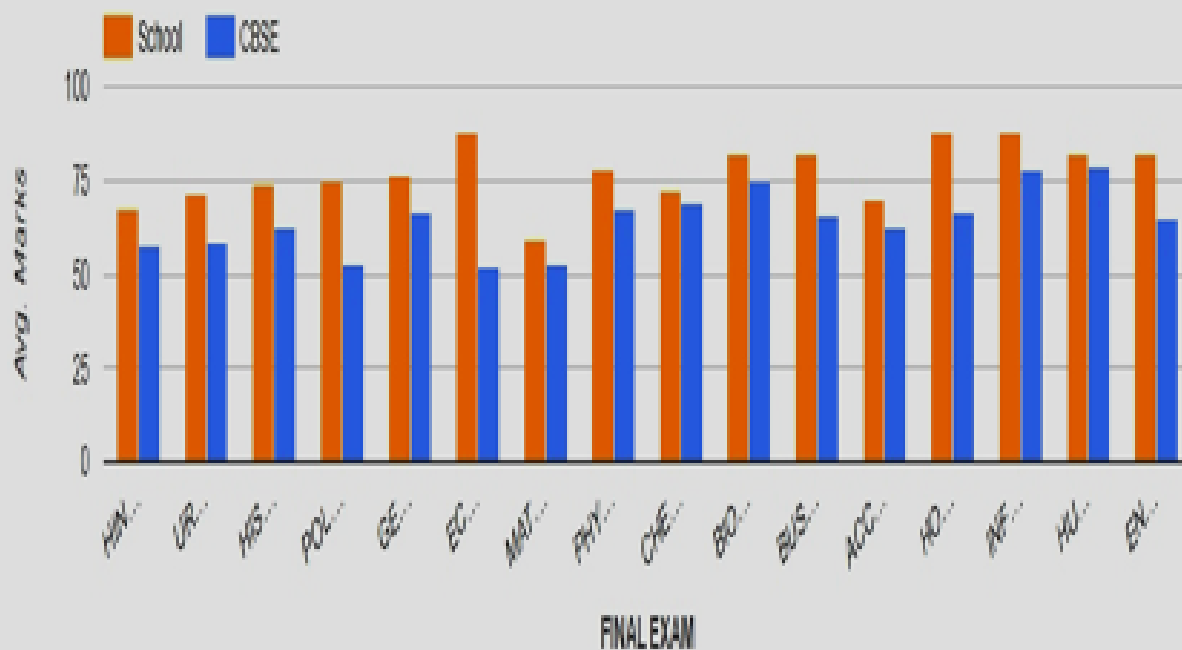

21.	MUSEERA SHAMIM	POLITICAL SCIENCE, GEOGRAPHY
22.	TAHOORA REHMAN	GEOGRAPHY
23.	WAJIHA KHAN	GEOGRAPHY, HOME SCIENCE
24.	IFRA YUSUF	ENGLISH & HOME SCIENCE

Comparative study of school v/s CBSE Average – XII 2015-'16

STUDENTS WITH DISTINCTIONS IN ALL SUBJECTS (2015-16)

S.NO.	NAME OF THE STUDENT	STREAM
1	SHAFIA REHMAN	HUMANITIES 88.8%
2	MUNEEBA PARVEEN	HUMANITIES 88.6%
3	HIBA SALEEM	HUMANITIES 86.2%
4	IFRA SHAKEEL	HUMANITIES 86.4%
5	ARIBA ASIF	HUMANITIES 82%
6	WAJIHA KHAN	HUMANITIES 90.8%
7	AYESHA BUSHRA	HUMANITIES 91%
8	ROOHI MARYAM	HUMANITIES 90.6
9	TASMIYA SAIFUDDIN	HUMANITIES 94.4%