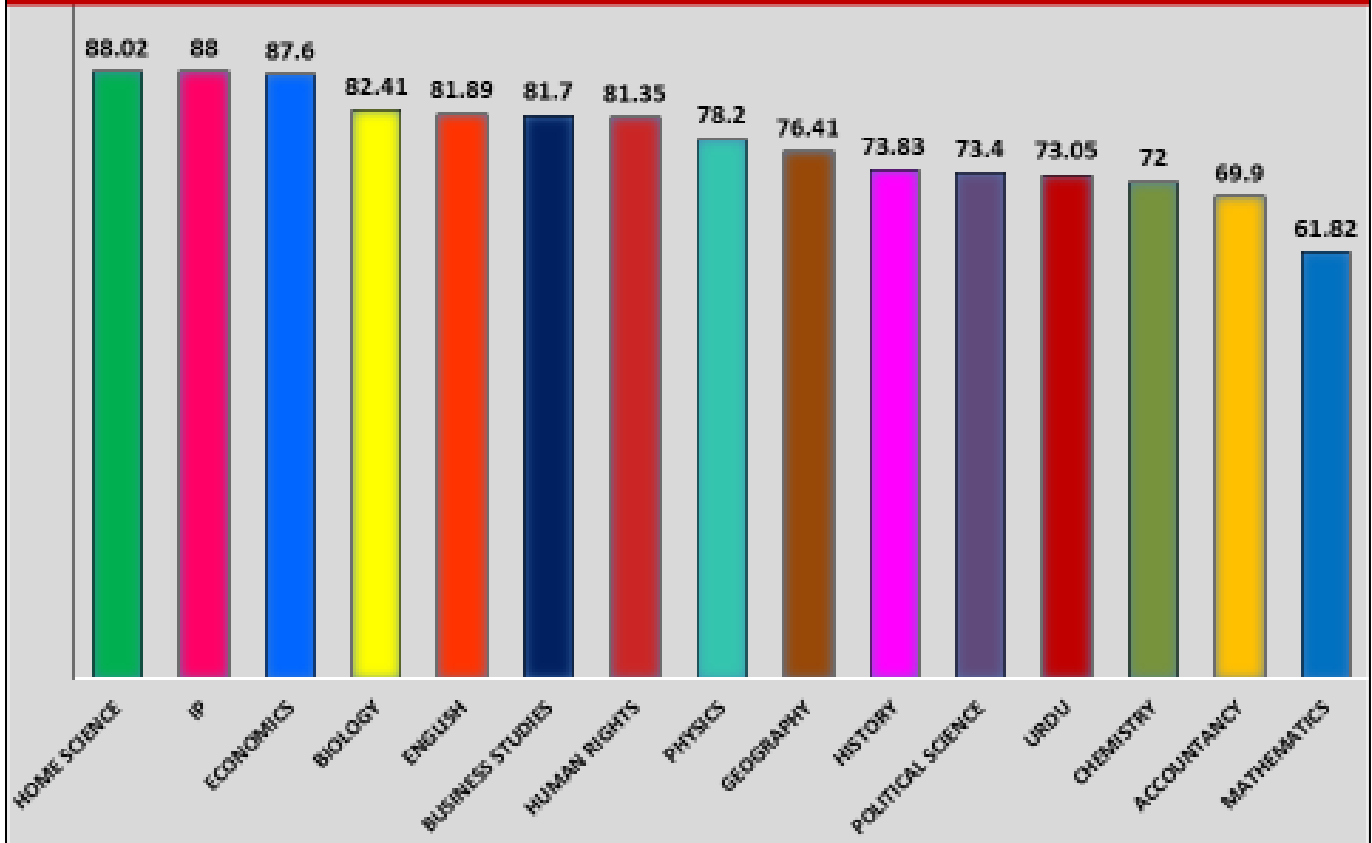

SUBJECT AVERAGES 2015 – '16

SUBJECT WISE TOPPERS

S.NO.	NAME OF THR STUDENT	SUBJECT
1.	AYESHA BUSHRA	ENGLISH & IP
2.	IFRA YUSUF	ENGLISH & HOME SCIENCE
3.	IQRA WAHID	ENGLISH
4.	SUMAYYA KHAN	ENGLISH
5.	ROOHI MARYAM	ENGLISH
6.	SIMRA HASAN	ENGLISH
7.	WARISHA	ENGLISH
8.	MADIHA	ENGLISH
9.	MARIYA YUSUF	ENGLISH
10.	SADIAH ALIM	ENGLISH
11.	YUSRA KHAN	ENGLISH & URDU
12.	AYESHA RASHEED	ENGLISH
13.	TAYYABA	ENGLISH & ACCOUNTANCY
14.	SUMBUL ATIQUE	ENGLISH & BUSINESS STUDIES
15.	SADAF NAAZ	BUSINESS STUDIES & ECONOMICS
16.	MEHREEN BANO	BUSINESS STUDIES
17.	INZA ZAHEER	ENGLISH, PHYSICS & CHMISTRY
18.	SADIA AYYUB	PHYSICS, MATHS
19.	SHIZA NAEEM	PHYSICS, BIOLOGY
20.	TASMIYA SAIFUDDIN	ENGLISH, HUMAN RIGHTS, HISTORY & GEOGRAPHY